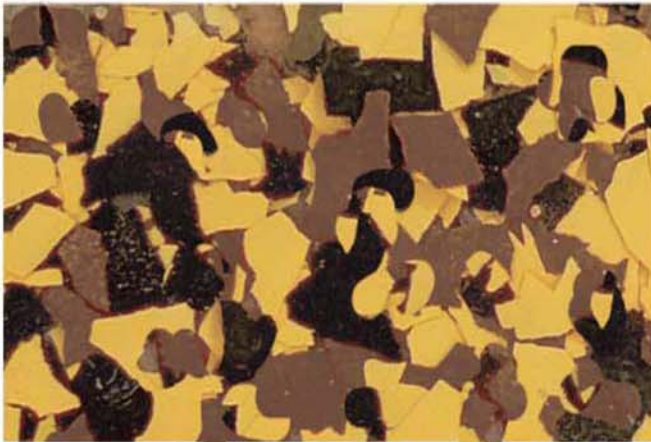

# Granite Coat Vinyl Chip Color Gallery

Colors shown are approximate representations of actual Quartz EP Aggregate samples. The use of computers or other electronic devices for viewing colors are subject to the influence of differences in screen resolution, color balance, etc. and should not be utilized for determination of actual project color results.

**Aegean Blue**

**Feldspar**

**Bronze**

**Mica**

**Charcoal**

**Roman Red**